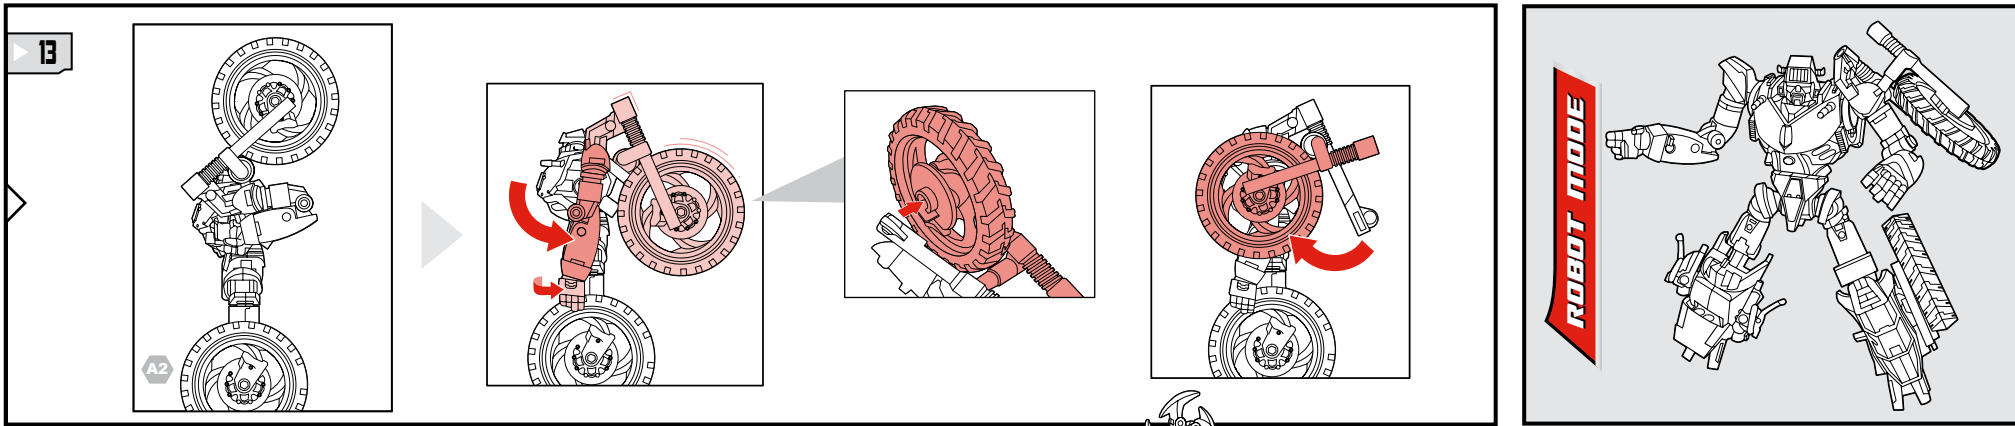

TRANSFORMERS

JUNKHEAP™

LEVEL: 0 1 **2** 3 4 5
INTERMEDIATE

AUTOBOT

NOTE: Some parts are made to detach if excessive force is applied and are designed to be reattached if separation occurs. Adult supervision may be necessary for younger children.

AGES 5+
38275/98452 A55T

TRANSFORMERS.COM

CHANGING TO ROBOT

ROBOT MODE

WEAPON STORAGE

CHANGING TO VEHICLE