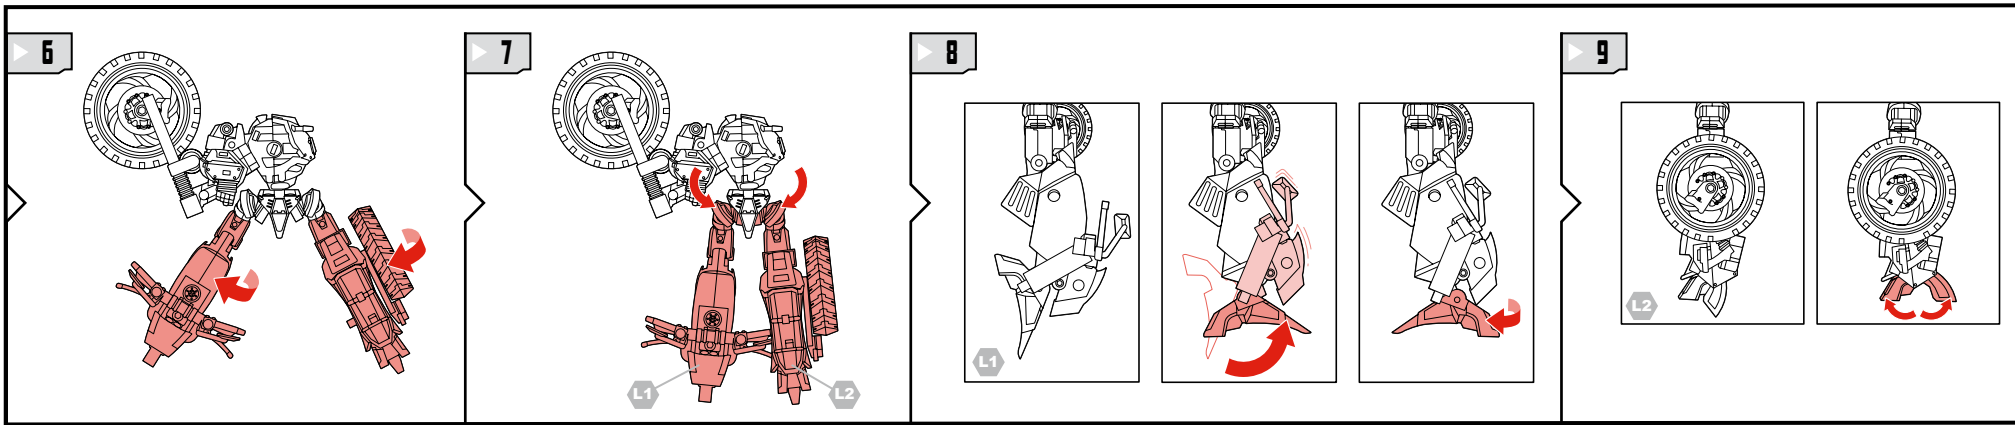

TRANSFORMERS

JUNKHEAP™

LEVEL: 0 1 **2** 3 4 5
INTERMEDIATE

AUTOBOT

NOTE: Some parts are made to detach if excessive force is applied and are designed to be reattached if separation occurs. Adult supervision may be necessary for younger children.

AGES 5+
38275/98452 A55T

TRANSFORMERS.COM

CHANGING TO ROBOT

ROBOT MODE

WEAPON STORAGE

CHANGING TO VEHICLE