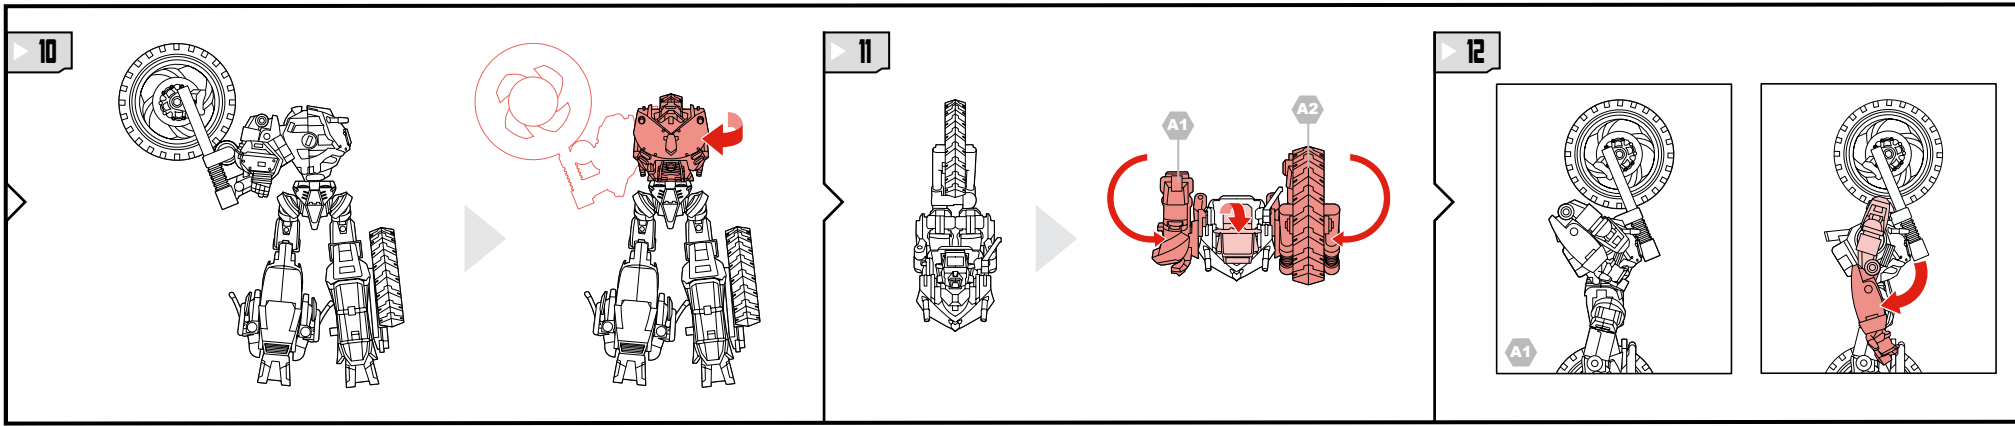

TRANSFORMERS

JUNKHEAP™

LEVEL: 0 1 **2** 3 4 5
INTERMEDIATE

AUTOBOT

NOTE: Some parts are made to detach if excessive force is applied and are designed to be reattached if separation occurs. Adult supervision may be necessary for younger children.

AGES 5+
38275/98452 A55T

TRANSFORMERS.COM

CHANGING TO ROBOT

ROBOT MODE

WEAPON STORAGE

CHANGING TO VEHICLE