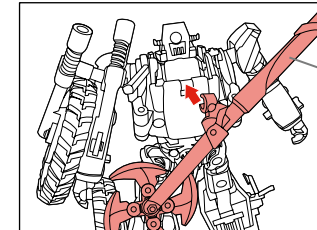

TRANSFORMERS

JUNKHEAP™

LEVEL: 0 1 **2** 3 4 5
INTERMEDIATE

AUTOBOT

NOTE: Some parts are made to detach if excessive force is applied and are designed to be reattached if separation occurs. Adult supervision may be necessary for younger children.

AGES 5+
38275/98452 A55T

TRANSFORMERS.COM

CHANGING TO ROBOT

ROBOT MODE

WEAPON STORAGE

CHANGING TO VEHICLE