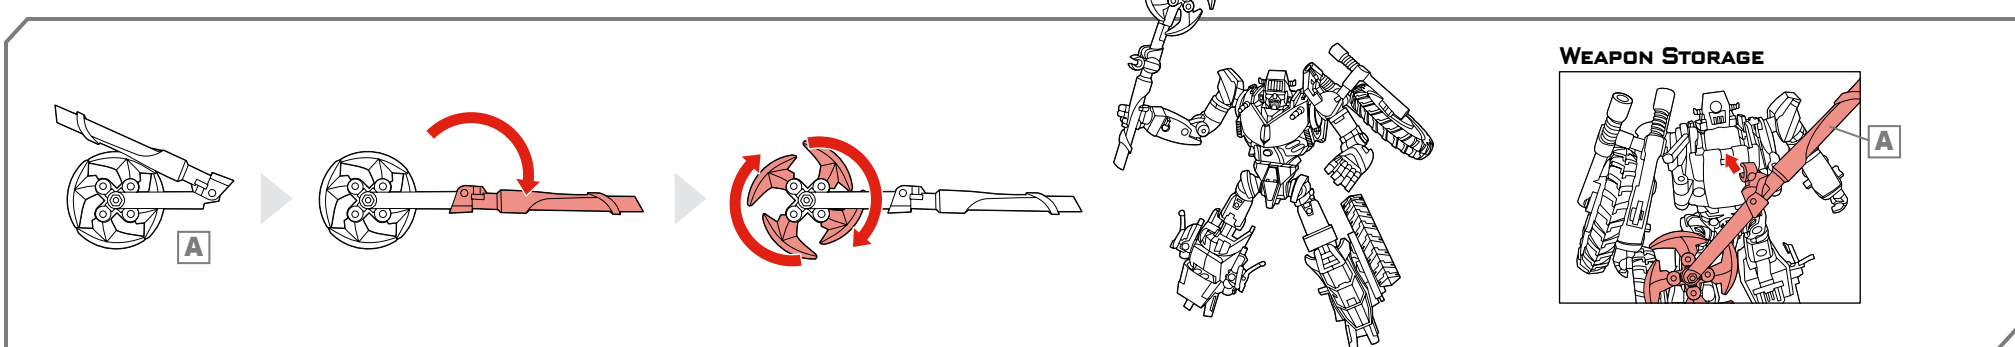

TRANSFORMERS

JUNKHEAP™

LEVEL: 0 1 **2** 3 4 5
INTERMEDIATE

AUTOBOT

NOTE: Some parts are made to detach if excessive force is applied and are designed to be reattached if separation occurs. Adult supervision may be necessary for younger children.

AGES 5+
38275/98452 A55T

TRANSFORMERS.COM

CHANGING TO ROBOT

ROBOT MODE

WEAPON STORAGE

CHANGING TO VEHICLE