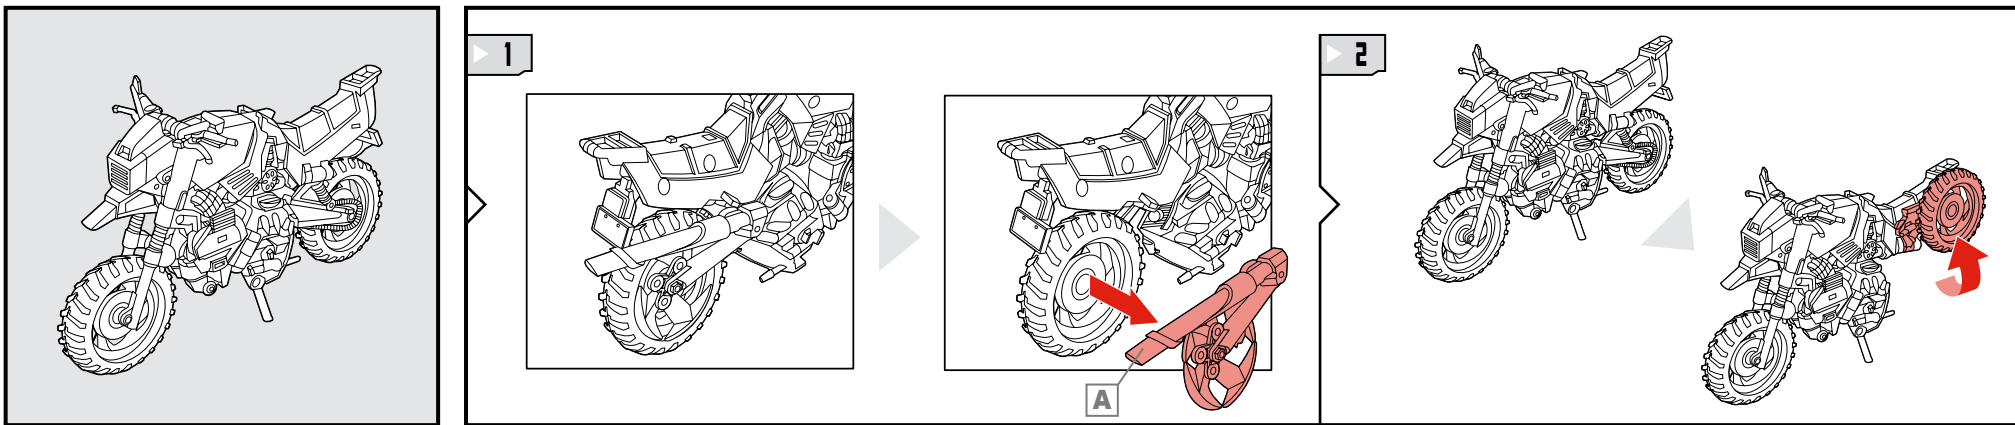

TRANSFORMERS

JUNKHEAP™

LEVEL: 0 1 **2** 3 4 5
INTERMEDIATE

AUTOBOT

NOTE: Some parts are made to detach if excessive force is applied and are designed to be reattached if separation occurs. Adult supervision may be necessary for younger children.

AGES 5+
38275/98452 A55T

TRANSFORMERS.COM

CHANGING TO ROBOT

ROBOT MODE

WEAPON STORAGE

CHANGING TO VEHICLE