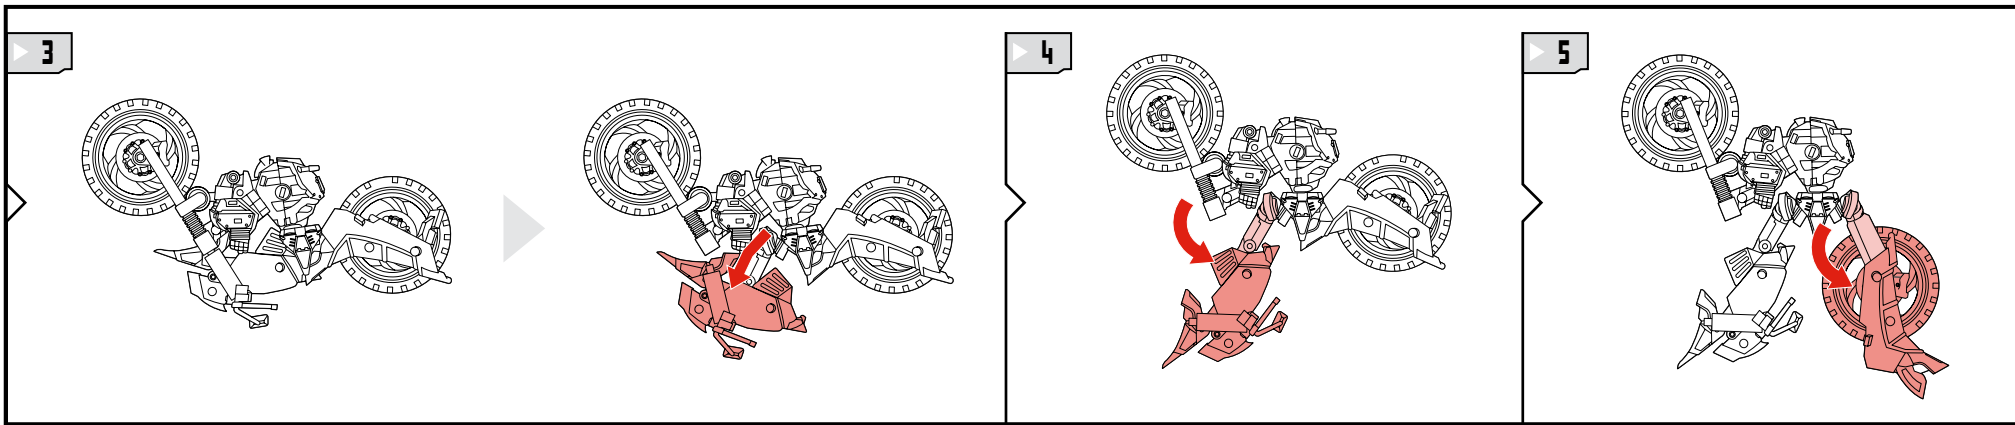

TRANSFORMERS

JUNKHEAP™

LEVEL: 0 1 **2** 3 4 5
INTERMEDIATE

AUTOBOT

NOTE: Some parts are made to detach if excessive force is applied and are designed to be reattached if separation occurs. Adult supervision may be necessary for younger children.

AGES 5+
38275/98452 A55T

TRANSFORMERS.COM

CHANGING TO ROBOT

ROBOT MODE

WEAPON STORAGE

CHANGING TO VEHICLE